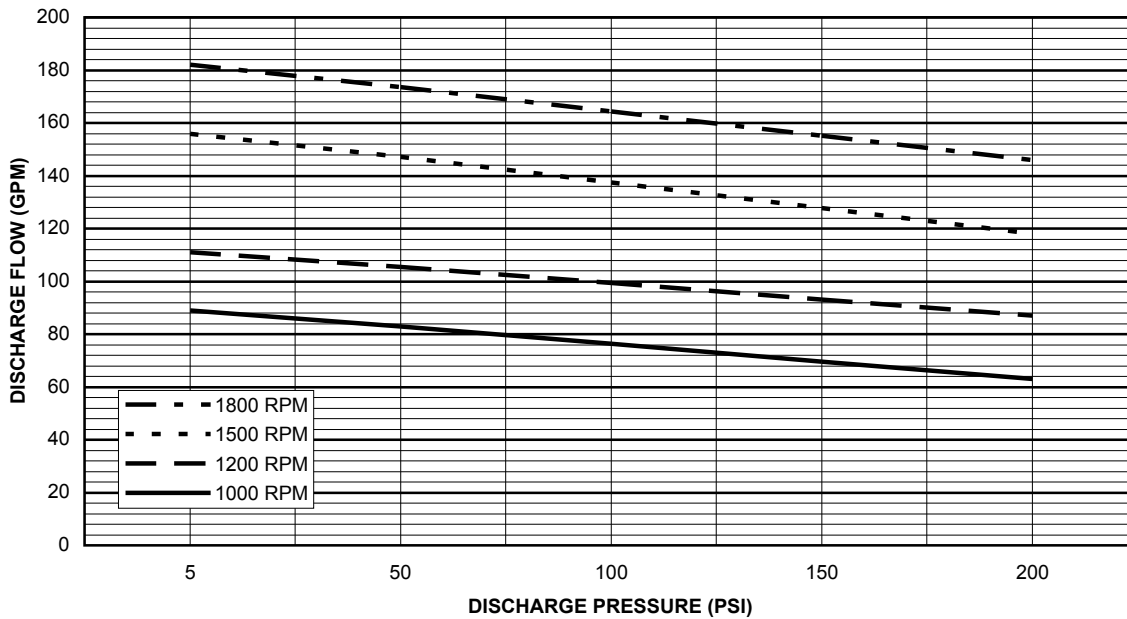

**PUMP WATER FLOW VERSUS DISCHARGE PRESSURE
EDWARDS MODEL 150-344 STANDARD DUTY**